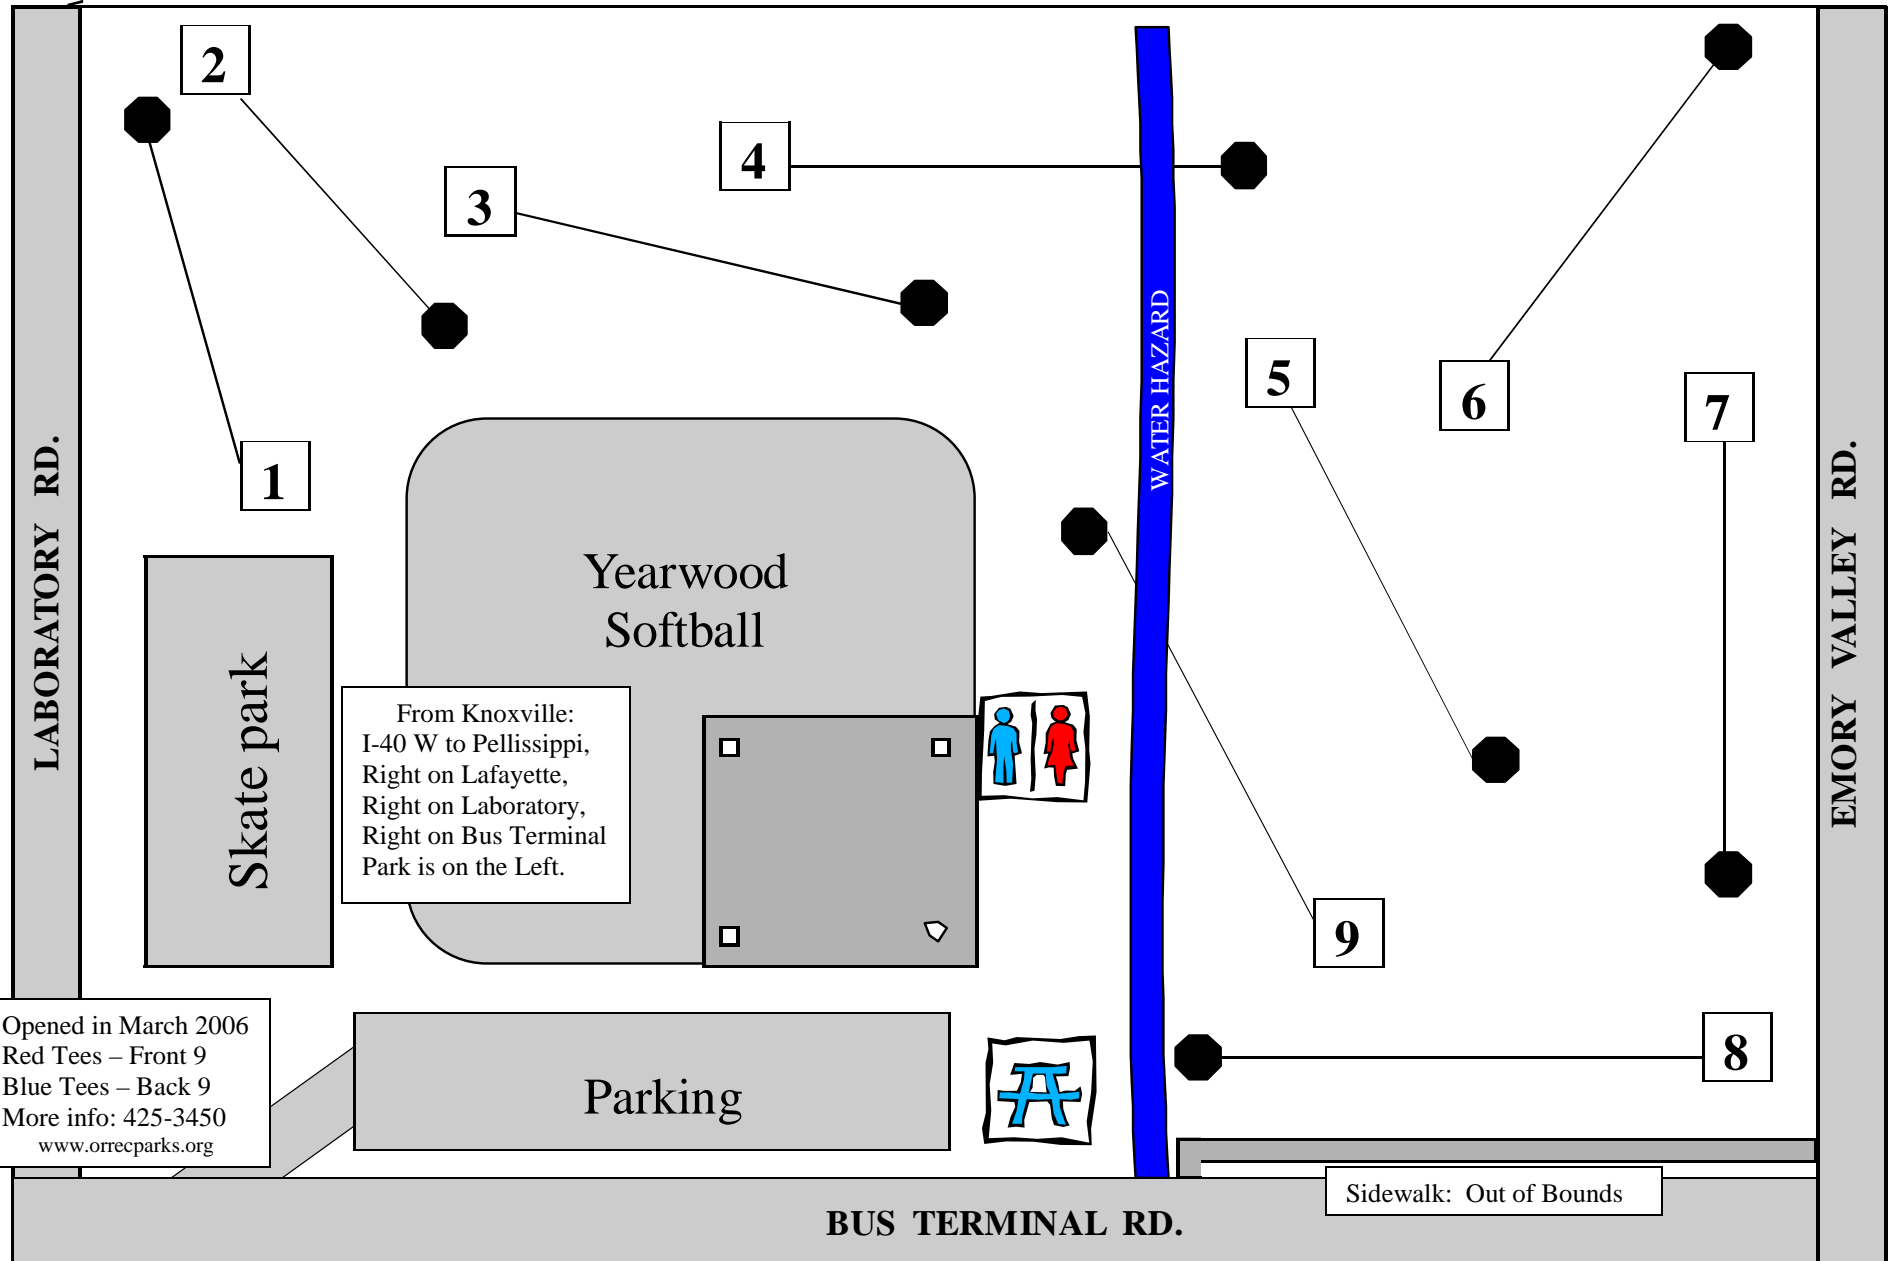

# Carl Yearwood Park—Disc Golf Course Map

ROANE STATE PROPERTY LINE

From Knoxville:  
 I-40 W to Pellissippi,  
 Right on Lafayette,  
 Right on Laboratory,  
 Right on Bus Terminal  
 Park is on the Left.

Opened in March 2006  
 Red Tees – Front 9  
 Blue Tees – Back 9  
 More info: 425-3450  
[www.orrecparks.org](http://www.orrecparks.org)

Sidewalk: Out of Bounds